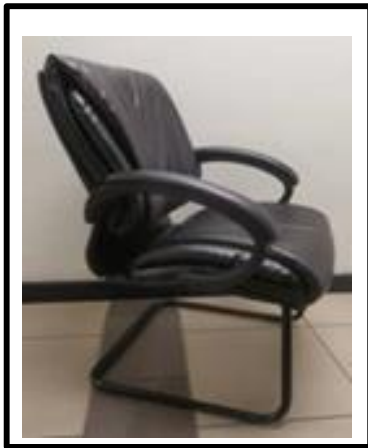

### **MR Chairman High Back Chair**

Weight Capacity: Up to 120kg  
Mechanism: Swivel & Tilt  
Finish: PU Front and Back  
Warranty: 4 years  
Code: MRC001